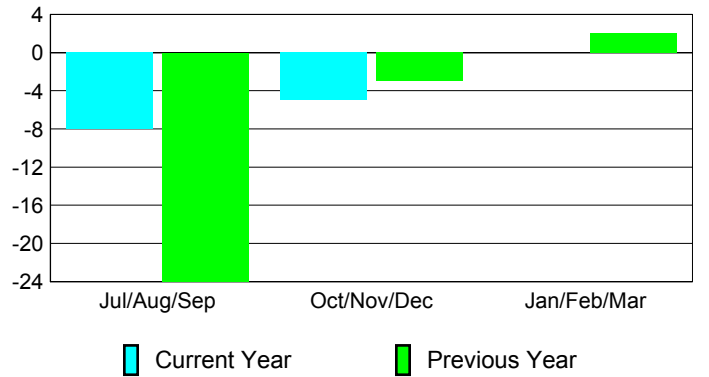

Club Results 2012-2013

Goal, New, Dropped, Gain/Loss

MEMBERSHIP

Membership Results
2012-2013

Membership
2011-2012

Month	Net Memb Goal	Actual New Memb	Actual Dropped Memb	Gain/Loss of Memb	Gain/Loss of Memb
Jul/Aug/Sep	54	41	-49	-8	-24
Oct/Nov/Dec	21	44	-49	-5	-3
Jan/Feb/Mar	44				2
Totals	119	85	-98	-13	-25

Membership Results 2012-2013

Goal, New, Dropped, Gain/Loss

Comparison of Club Gain/Loss

Current Year Compared to the Previous Year

Comparison of Membership Gain/Loss

Current Year Compared to the Previous Year

YTD Status Quo Clubs 2012-2013

Status Quo Clubs Compared to Status Quo Members

Gender Comparison 2012-2013

Jul/Aug/Sep

Oct/Nov/Dec

Jan/Feb/Mar

Male

Female