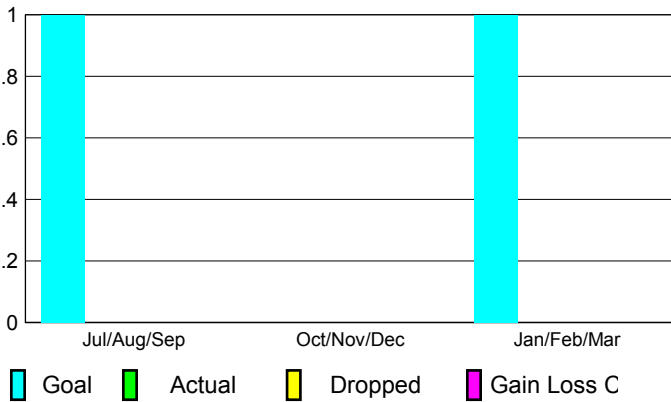

2012-2013 GMT Reports for District (or Undistricted) **District 201N2**

GMT: John Douglas William Muller

Location: AUSTRALIA

GMT CA: 7

CLUBS

Club Results
2012-2013

Clubs
2011-2012

Month	New Club Goal	Actual New Clubs	Actual Dropped Clubs	Gain/Loss of Clubs	Gain/Loss of Clubs
Jul/Aug/Sep	1	0	0	0	0
Oct/Nov/Dec	0	0	0	0	0
Jan/Feb/Mar	1				0
Totals	2	0	0	0	0

Club Results 2012-2013

Goal, New, Dropped, Gain/Loss

MEMBERSHIP

Membership Results
2012-2013

Membership
2011-2012

Month	Net Memb Goal	Actual New Memb	Actual Dropped Memb	Gain/Loss of Memb	Gain/Loss of Memb
Jul/Aug/Sep	54	41	-49	-8	-24
Oct/Nov/Dec	21	44	-49	-5	-3
Jan/Feb/Mar	44				2
Totals	119	85	-98	-13	-25