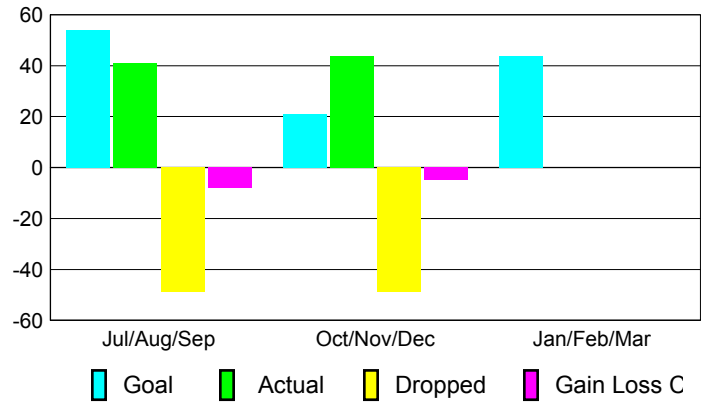

Club Results 2012-2013

Goal, New, Dropped, Gain/Loss

MEMBERSHIP

Membership Results
2012-2013

Membership
2011-2012

Month	Net Memb Goal	Actual New Memb	Actual Dropped Memb	Gain/Loss of Memb	Gain/Loss of Memb
Jul/Aug/Sep	54	41	-49	-8	-24
Oct/Nov/Dec	21	44	-49	-5	-3
Jan/Feb/Mar	44				2
Totals	119	85	-98	-13	-25

Membership Results 2012-2013

Goal, New, Dropped, Gain/Loss

Comparison of Club Gain/Loss

Current Year Compared to the Previous Year

Comparison of Membership Gain/Loss

Current Year Compared to the Previous Year